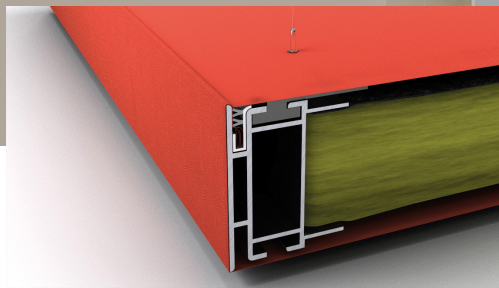

The technical membrane is antistatic and lets air through while avoiding the filter effect.

OPTIONS

ARCORC
Set of 2 legs with wheels for aluminium or powder-coated finish rectangular Arcolis panel.

ARCOPFC
Set of 2 fixed legs for aluminium or powder-coated finish rectangular Arcolis panel.

CUSTOM PRINT

Fabric covered finish