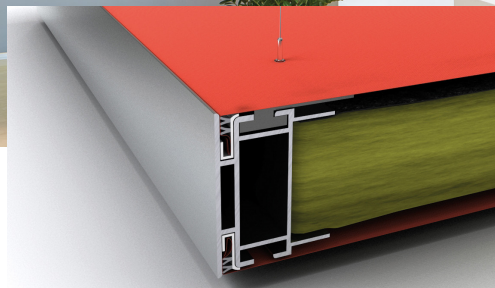

Aluminium or powder-coated finish