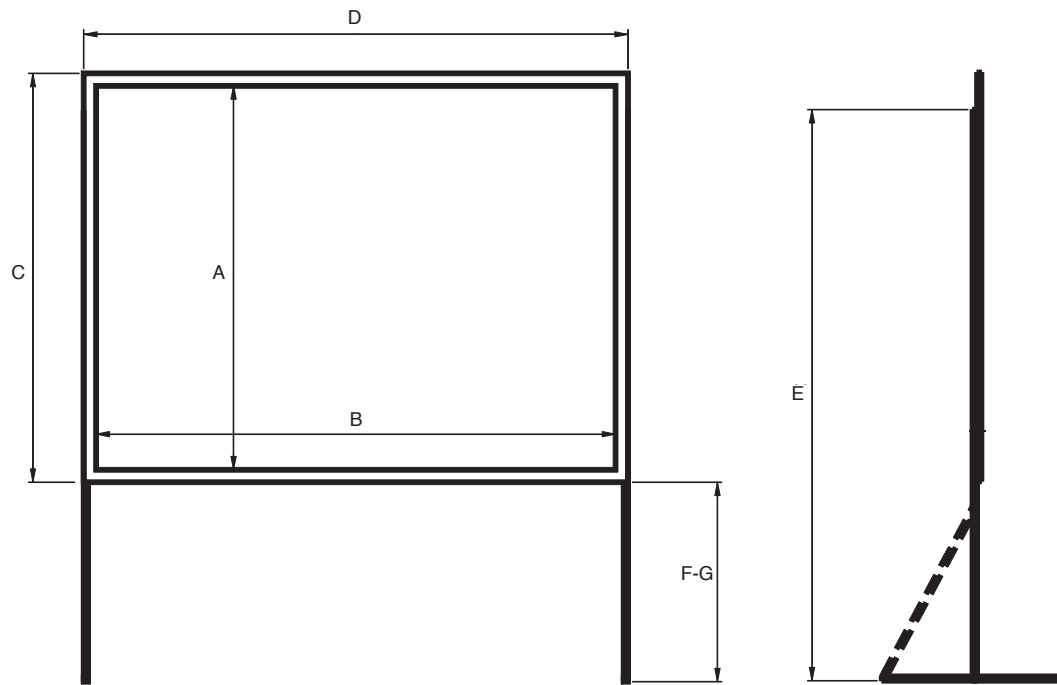

## Front and side view

- A Image height
- B Image base
- C Frame height
- D Frame base
- E Feet height

This is the ideal screen for temporary installations. Supplied with a robust flight-case with wheels

- Its clipped hinges make it very easy to assemble
- Projection surface tensioned with snap buttons
- White borders for matt white model
- Black borders for translucent model
- It is composed of 2 foldable and nestable parts delivered in 2 flight cases

### Technical data

Nomaddict 2 Reference	A cm	B cm	C cm	D cm	E cm	F Haut mini	G Haut maxi	Poids net kg	Poids brut kg	Dimensions valise L x l x h cm
<b>Nomaddict 2 Black out matt white with white borders</b>										
<b>4:3 format</b>										
VX1B3457610	457	610	477	630	430	9	146	55	72	2x 134x38x37
VX1B3549732	549	732	569	752	430	9	146	69	86	2x 134x38x37
<b>16:9 format</b>										
VX1B3343610	343	610	363	630	430	9	146	50	67	2x 134x38x37
VX1B3411732	411	732	431	752	430	9	146	61	78	2x 134x38x37
<b>Nomaddict 2 Black out matt white with black borders</b>										
<b>4:3 format</b>										
VX1B3457610N	457	610	477	630	430	9	146	55	72	2x 134x38x37
VX1B3549732N	549	732	569	752	430	9	146	69	86	2x 134x38x37
<b>16:9 format</b>										
VX1B3343610N	343	610	363	630	430	9	146	50	67	2x 134x38x37
VX1B3411732N	411	732	431	752	430	9	146	61	78	2x 134x38x37
<b>Nomaddict 2 DUO White borders</b>										
<b>4:3 format</b>										
VX1D1457610	457	610	477	630	430	9	146	69	86	2x 134x38x37
VX1D1549732	549	732	569	752	430	9	146	89	106	2x 134x38x37
<b>16:9 format</b>										
VX1D1343610	343	610	363	630	430	9	146	71	88	2x 134x38x37
VX1D1411732	411	732	431	752	430	9	146	91	108	2x 134x38x37
<b>Nomaddict 2 DUO Black borders</b>										
<b>4:3 format</b>										
VX1D1457610N	457	610	477	630	430	9	146	69	86	2x 134x38x37
VX1D1549732N	549	732	569	752	430	9	146	89	106	2x 134x38x37
<b>16:9 format</b>										
VX1D1343610N	343	610	363	630	430	9	146	71	88	2x 134x38x37
VX1D1411732N	411	732	431	752	430	9	146	91	108	2x 134x38x37