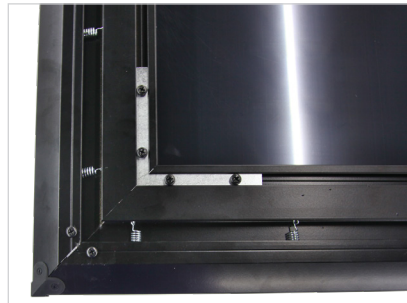

Front and side view

- A Image height
- B Image base
- C Frame height (A+2)
- D Frame base (B+2)

An essential for ultra-short throw projection!

Back of the frame

Frame detail

- Discreet black frame of 1cm
- Grey projection surface especially developed for UST (Ultra-Short Throw) and ALR (Anti-Light Rejection)
- The projection surface is perfectly tensioned thanks to springs
- Wall mounting