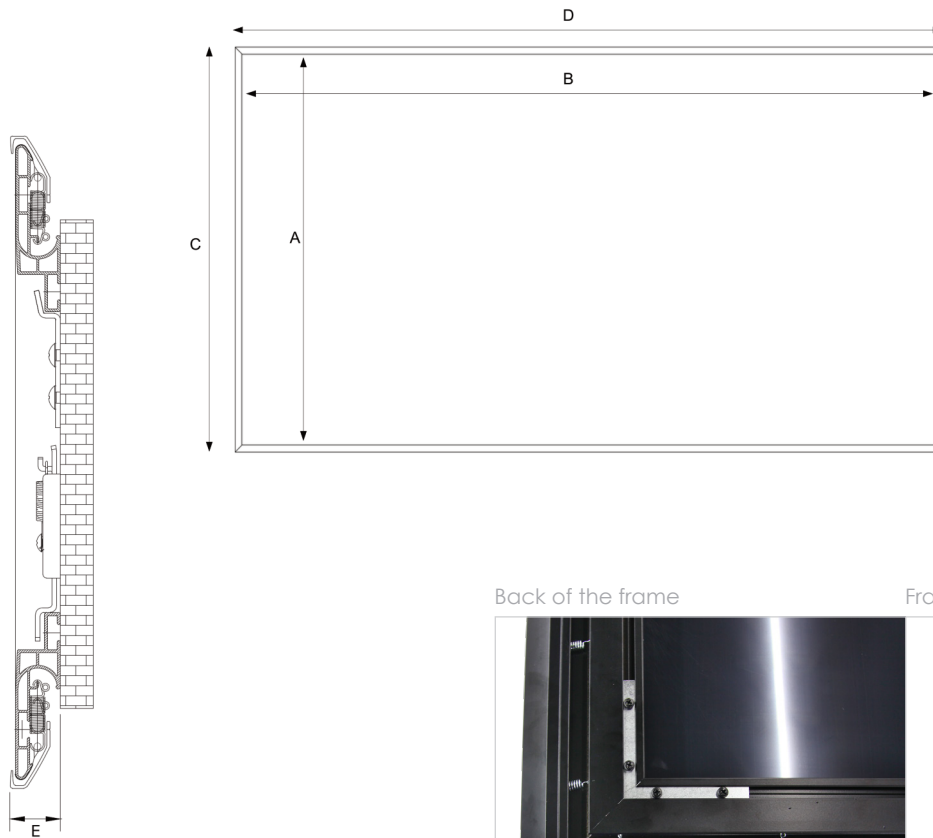

Front and side view

- A Image height
- B Image base
- C Frame height (A+2)
- D Frame base (B+2)

An essential for ultra-short throw projection!

Back of the frame

Frame detail

- Discreet black frame of 1cm
- Grey projection surface especially developed for UST (Ultra-Short Throw) and ALR (Anti-Light Rejection)
- The projection surface is perfectly tensioned thanks to springs
- Wall mounting

Technical data

CINEFRAME UST-ALR Reference	A cm	B cm	C cm	D cm	E cm	Net weight kg	Gross weight kg
16:9 format							
CIALR124221	124	221	126	223	3,2	13,5	15,8
CIALR149265	149	265	151	267	3,2	14,7	18,4

Chemin de Beaurepaire
91410 DOURDAN - FRANCE
Tel +33 1 64 59 94 54